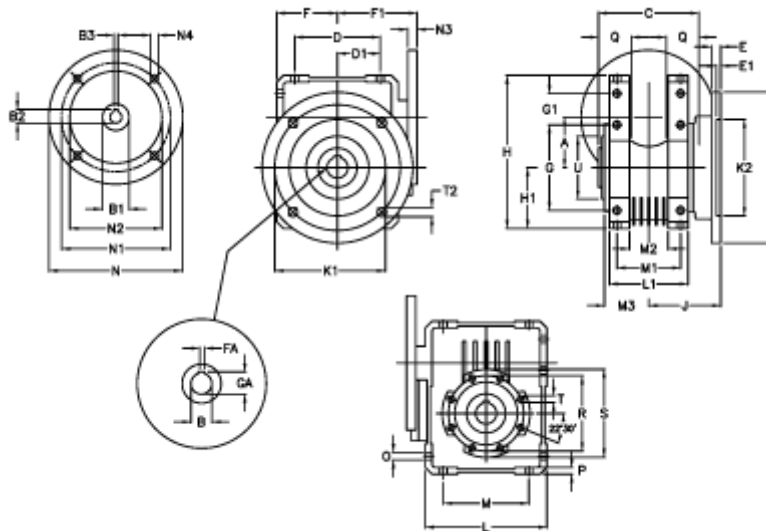

Article number: 392207501553636

Description: Worm Gear with Torque Limiter
W75 L2-UFC-15-P90B14

Measures

A = 75.00	E = 12	H = 220.5	M = 126	N4 = 8,5	U = 90
B = 30	E1 = 5	H1 = 87.0	M1 = 82	O = 10.5	
B1 E7 = 24	F = 87	J = 85.0	M2 = 44	P = 9	
B2 = 27.3	F1 = 112	K = 200	M3 = 58.5	Q = 40	
B3 H9 = 8	FA = 8	K1 = 165	N = 140	R = 110	
C = 127	G = 126	K2 = 130	N1 = 115	S = 125	
D = 109.5	G1 = 46.5	L = 174	N2 = 95	T = M8x14	
D1 = 46.5	GA = 33.3	L1 = 104	N3 = 7.5	T2 = 12.5	